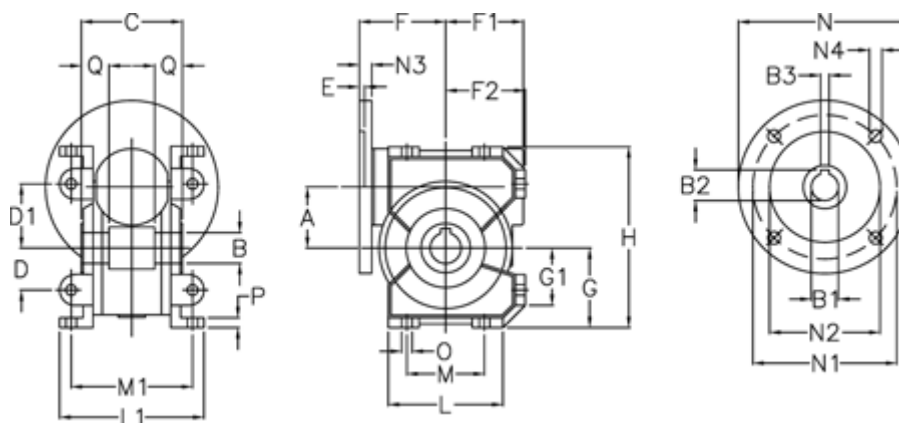

# Data Sheet

Article number: 3918044020023

Description: Worm gear with st. steel hollow shaft  
VF 44 EP-U-20- 63B14

## Measures

a	= 44.6	E	= 2.0	L	= 80	N4	= 5.5
B	= 18	F	= 65	L1	= 100.0	O	= 8.5
B1 E7	= 11	F1	= 54	M	= 52	P	= 8
B2	= 12.8	F2	= 55.0	M1	= 81.0	Q	= 24.5
B3 H9	= 4	g	= 55.0	N	= 90		
C	= 64	G1	= 40.0	N1	= 75		
D	= 29	H	= 127.0	N2	= 60		
D1	= 46	H1	= 97.0	N3	= 8.0		